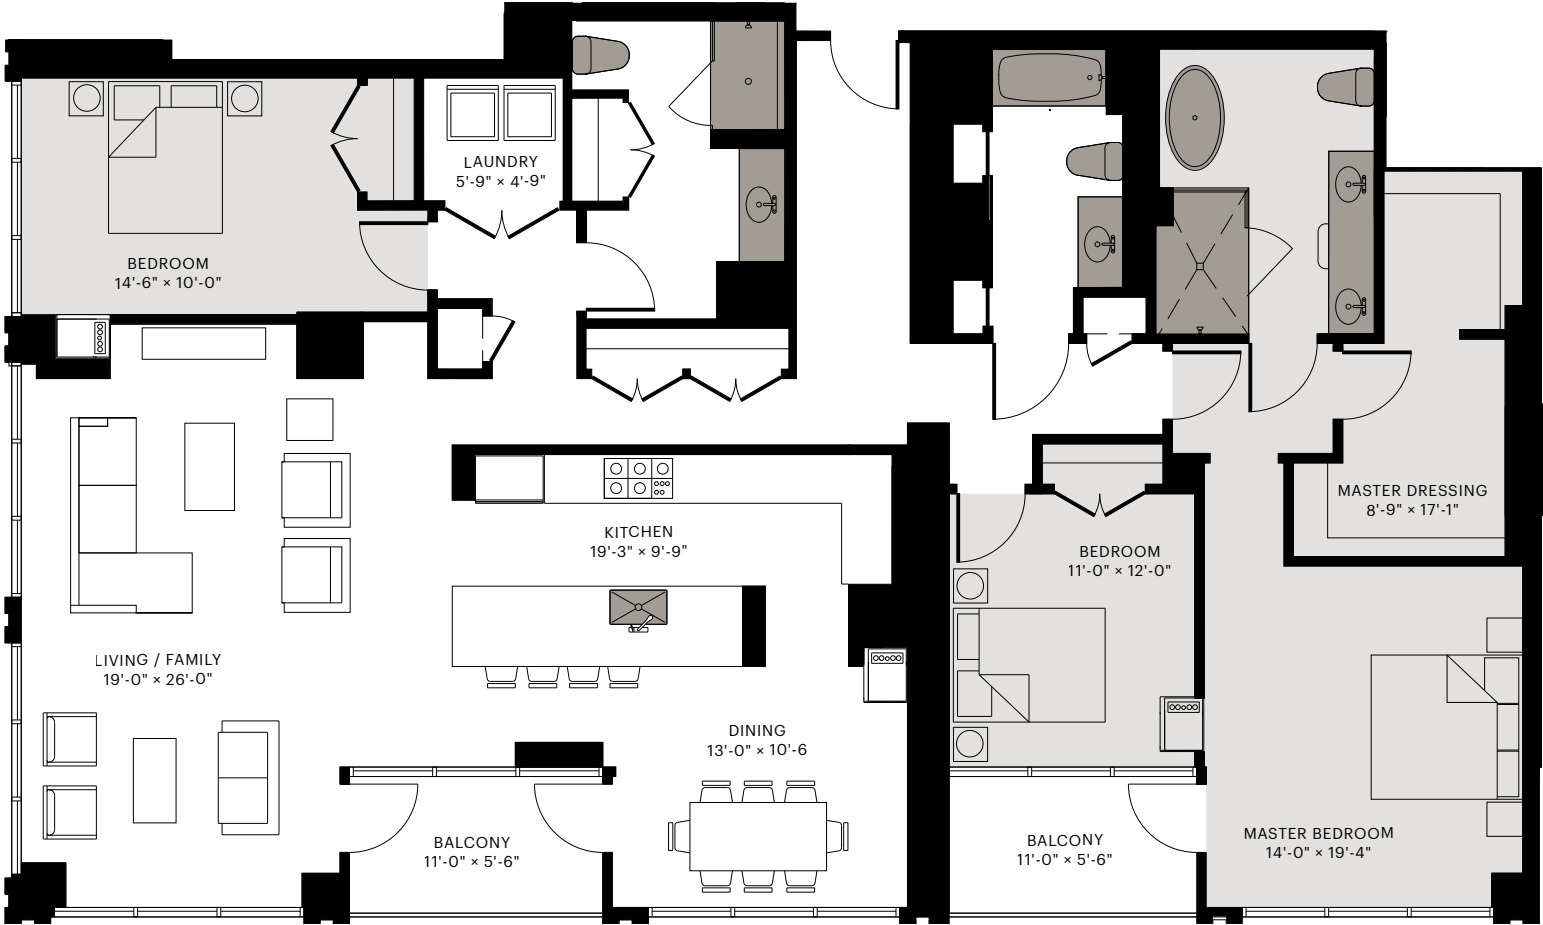

TWO | WEST

05/06 C

3 Bed / 3 Bath
2,335 sf
2 Balconies: 68 sf, 67 sf

Rent _____

Apartment Home _____

Date Available _____

2 West Delaware Place
Chicago Illinois 60610
312.640.5555
twowestdelaware.com